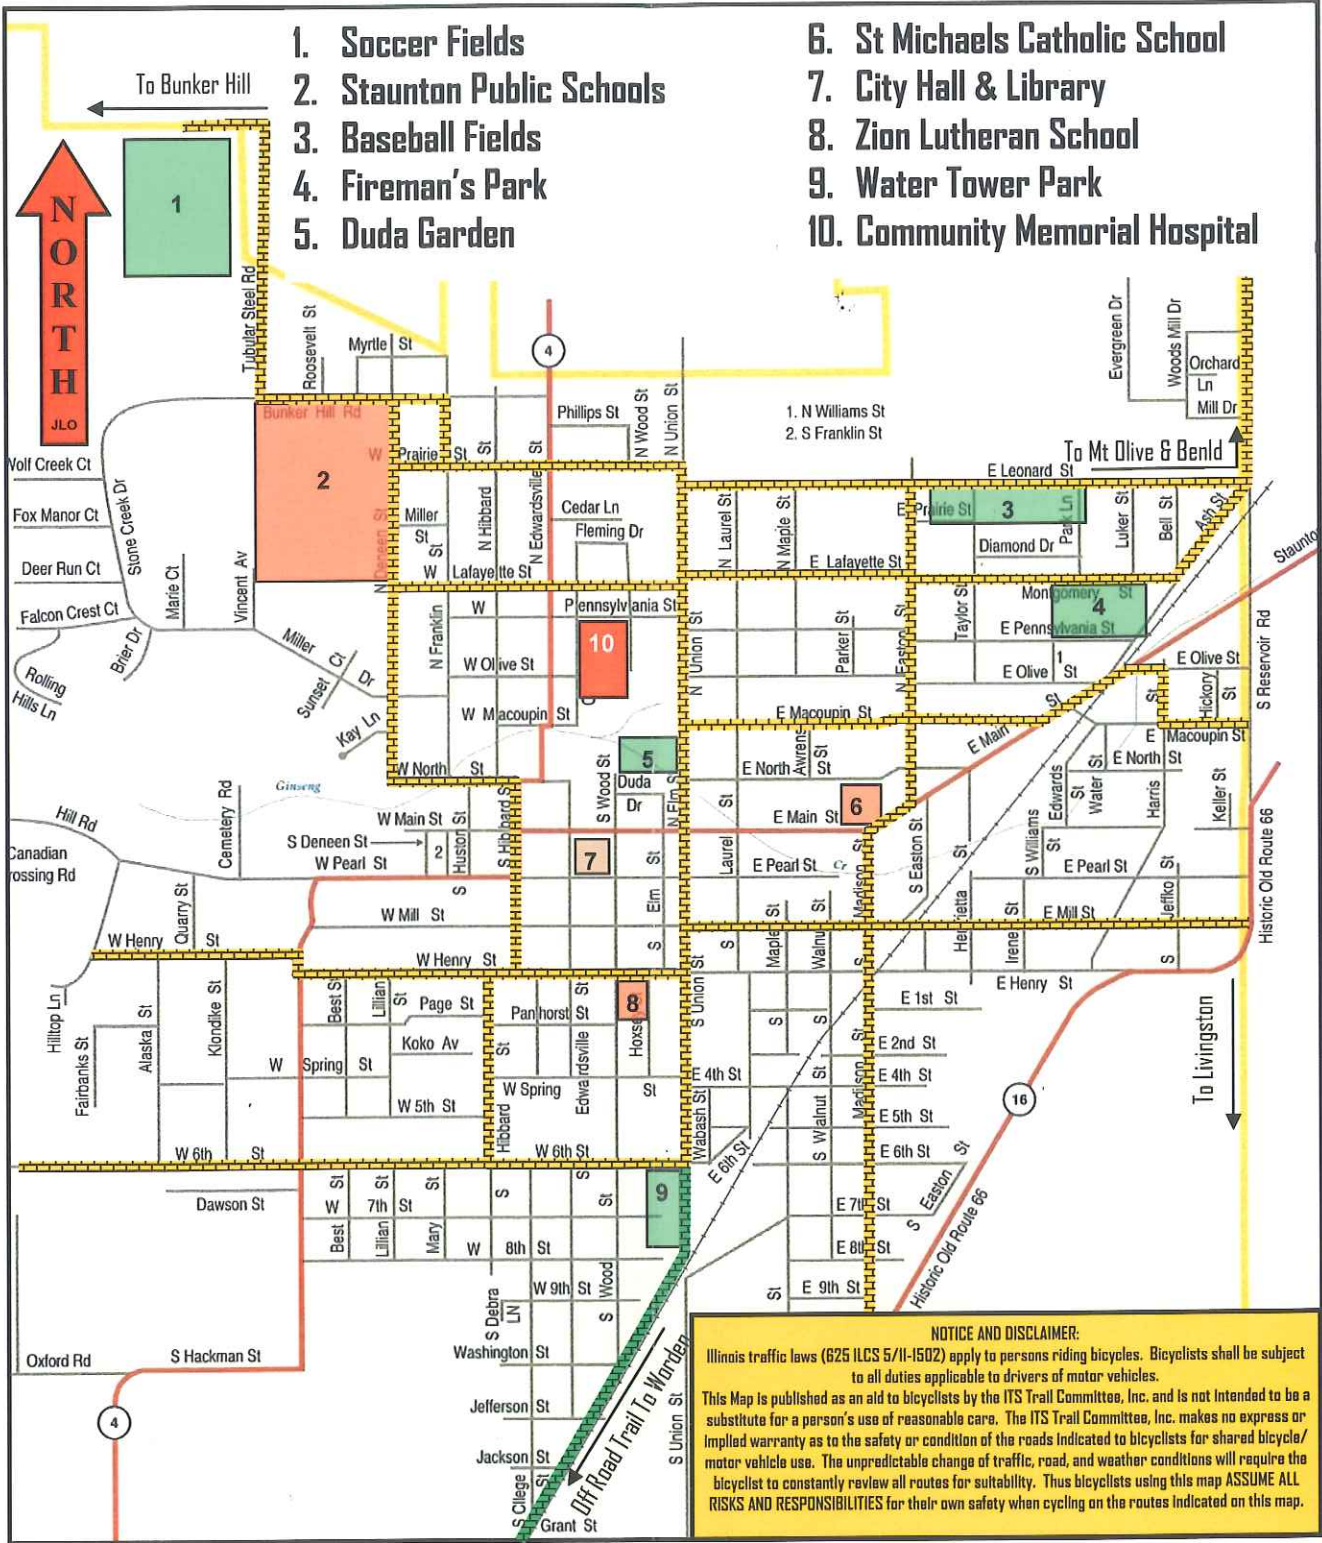

1. Soccer Fields
2. Staunton Public Schools
3. Baseball Fields
4. Fireman's Park
5. Duda Garden
6. St Michaels Catholic School
7. City Hall & Library
8. Zion Lutheran School
9. Water Tower Park
10. Community Memorial Hospital